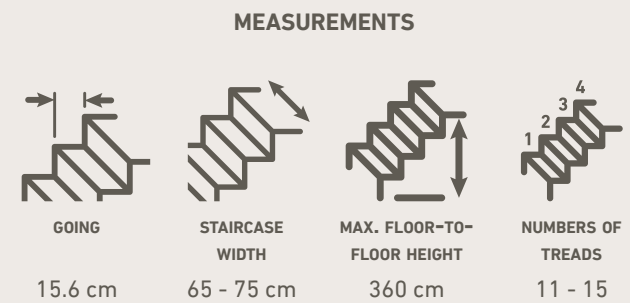

DUBLIN

Flexible staircase in good quality, where possibilities are many. DUBLIN is the perfect choice for a narrow stairway and where space is at a premium. This stair is offered with solid oak or solid beech treads with a varnished surface.