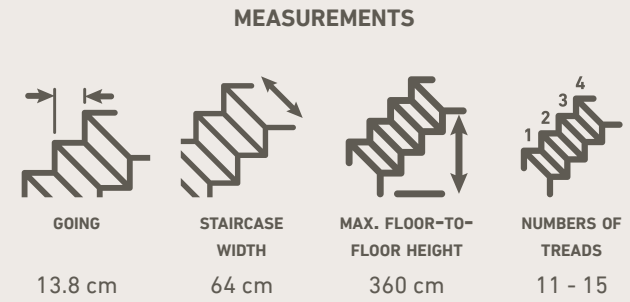

BASEL

The ideal choice for you who want a simple and flexible space-saving staircase. This smart paddle stair with curved solid oak or beech treads can be installed as straight flight or turned up to a total of 90°.