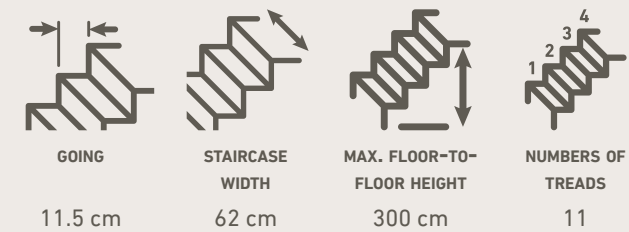

# ATLANTA

Space-saving straight flight staircases with 11 multiplex treads with adjustable height. The stair is a good-looking loft stair available in 3 modern colour variants.

## TYPE

Straight flight

## MEASUREMENTS

**TYPE**

Straight flight    Quarter turn    Max 90° turn

---

**MEASUREMENTS**

GOING    STAIRCASE WIDTH    MAX. FLOOR-TO-FLOOR HEIGHT    NUMBERS OF TREADS

12.9 cm    64 cm    315 cm    10 - 13

---

**COLOURS**