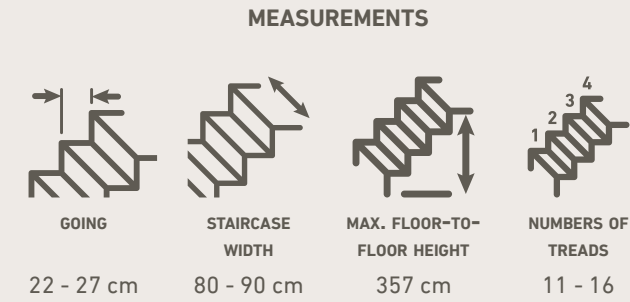

DUBAI

Revolutionary main staircase that complies to building regulations. DUBAI is customisable and affordable. Outstanding contemporary, aesthetic design with top comfort.

MAIN STAIRCASE
Complying to UK building regulations