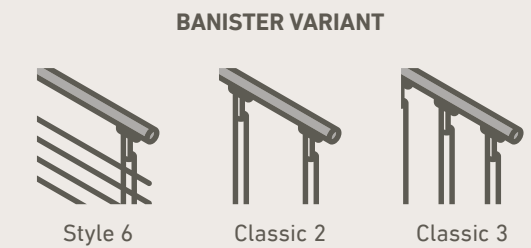

## BANISTER VARIANT

BOSTON

# CORK

Cork is a stylish staircase and a good combination of quality, flexibility and comfort. The stair has wide and deep treads in solid oak and solid beech, and a several customization options.