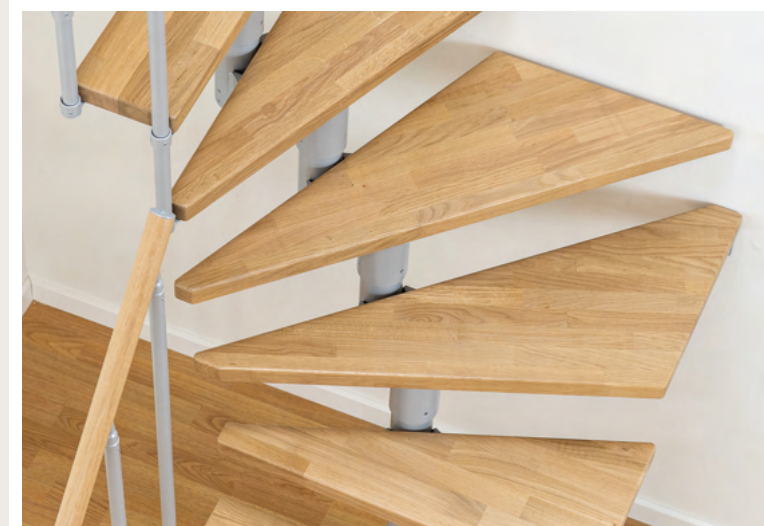

# DUBLIN

Flexible staircase in good quality, where possibilities are many. DUBLIN is the perfect choice for a narrow stairway and where space is at a premium. This stair is offered with solid oak or solid beech treads with a varnished surface.