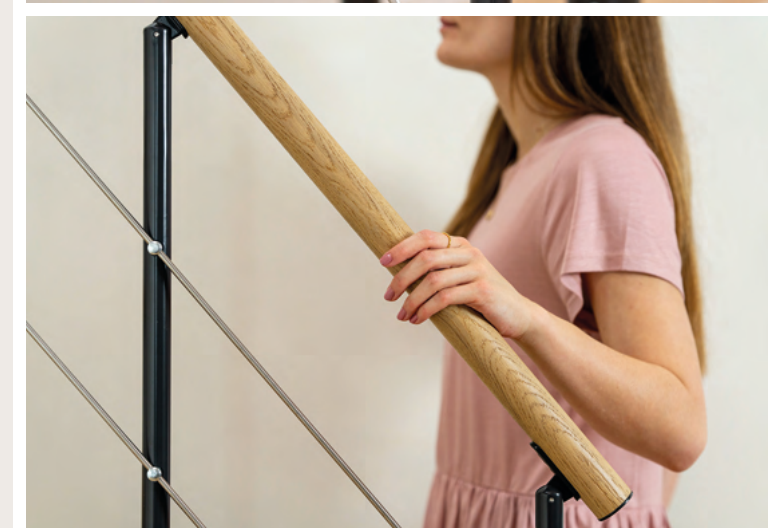

BANISTER VARIANT

BOSTON