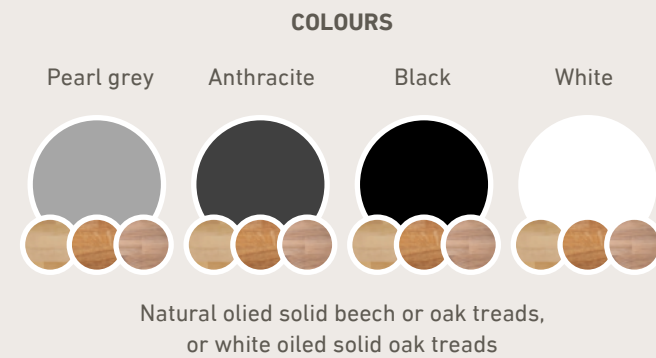

HAMBURG

When space, quality and comfort come together in superior design. HAMBURG is an elegant and top-quality stair offering excellent comfort with premium design finish. This staircase has exclusive oiled treads in solid oak and beech.