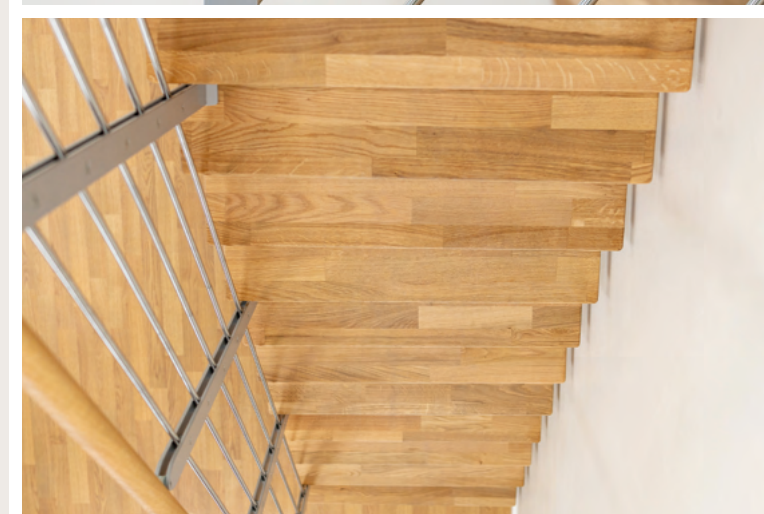

FRANKFURT

Top design staircase with exclusive oiled treads in solid oak and beech.
FRANKFURT combines excellent flexibility and elegance in a space saving design.
The flexible format of the stair can be adapted to any room size.