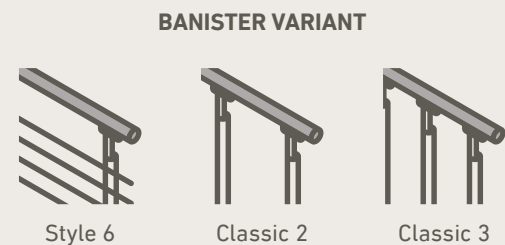

## BANISTER VARIANT

DALLAS

# DUBLIN

Flexible staircase in good quality, where possibilities are many. DUBLIN is the perfect choice for a narrow stairway and where space is at a premium. This stair is offered with solid oak or solid beech treads with a varnished surface.