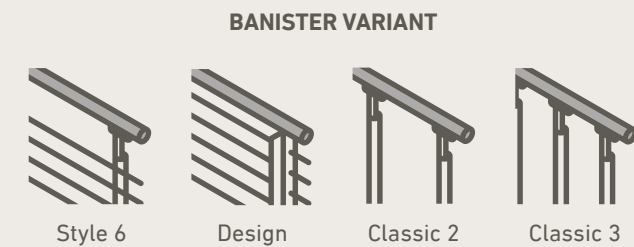

FRANKFURT

Top design staircase with exclusive oiled treads in solid oak and beech.
FRANKFURT combines excellent flexibility and elegance in a space saving design.
The flexible format of the stair can be adapted to any room size.