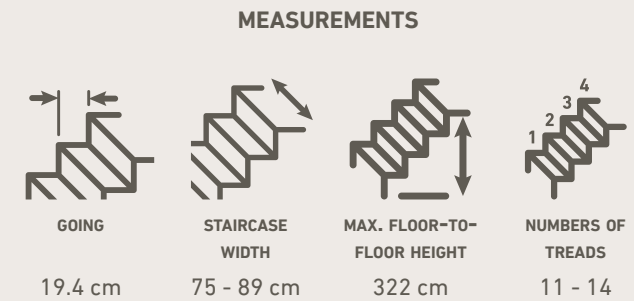

HAMBURG

When space, quality and comfort come together in superior design. HAMBURG is an elegant and top-quality stair offering excellent comfort with premium design finish. This staircase has exclusive oiled treads in solid oak and beech.