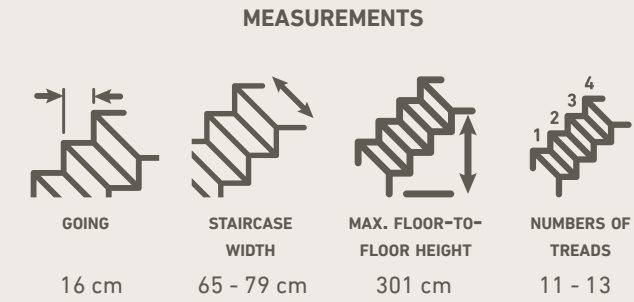

FRANKFURT

Top design staircase with exclusive oiled treads in solid oak and beech.
FRANKFURT combines excellent flexibility and elegance in a space saving design.
The flexible format of the stair can be adapted to any room size.