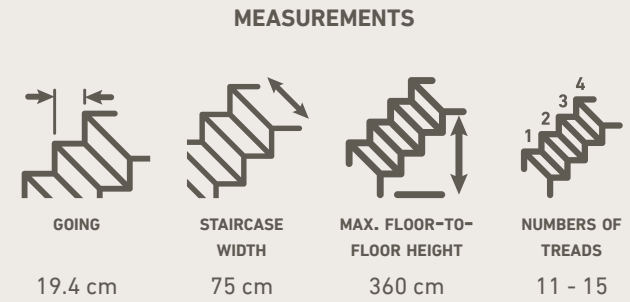

CORK

Cork is a stylish staircase and a good combination of quality, flexibility and comfort. The stair has wide and deep treads in solid oak and solid beech, and a several customization options.