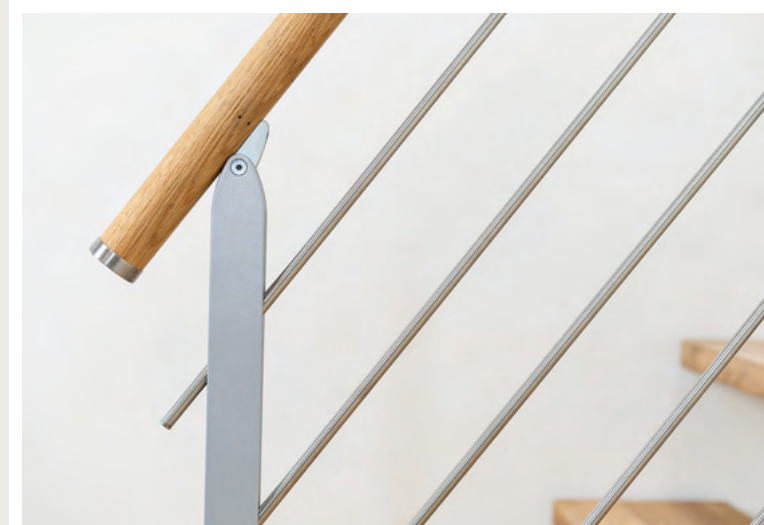

FRANKFURT

Top design staircase with exclusive oiled treads in solid oak and beech.
FRANKFURT combines excellent flexibility and elegance in a space saving design.
The flexible format of the stair can be adapted to any room size.