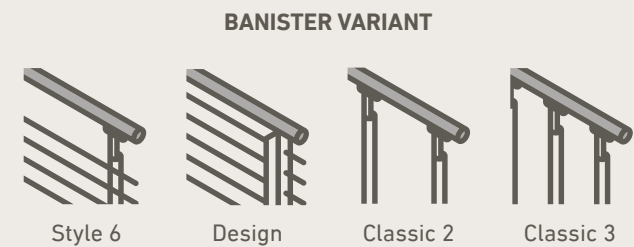

HAMBURG

When space, quality and comfort come together in superior design. HAMBURG is an elegant and top-quality stair offering excellent comfort with premium design finish. This staircase has exclusive oiled treads in solid oak and beech.